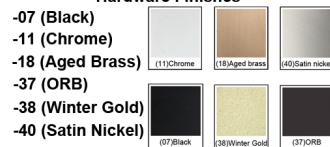

MX 3970-5718

W:16" H:8" OAH:10"
Finish: Aged Brass
Shade: Black Linen
Lamps: 3x60W (M) A19

- White Acrylic Lens
- 90 Degree Slope Ceiling Swivel

Shade Fabric

90 degree Swivel

Hardware Finishes

REFERENCE	QTY.	REMARKS	Project
			Location/Type
			Architect
			Engineer
			Contractor
			Submitted By: Date: